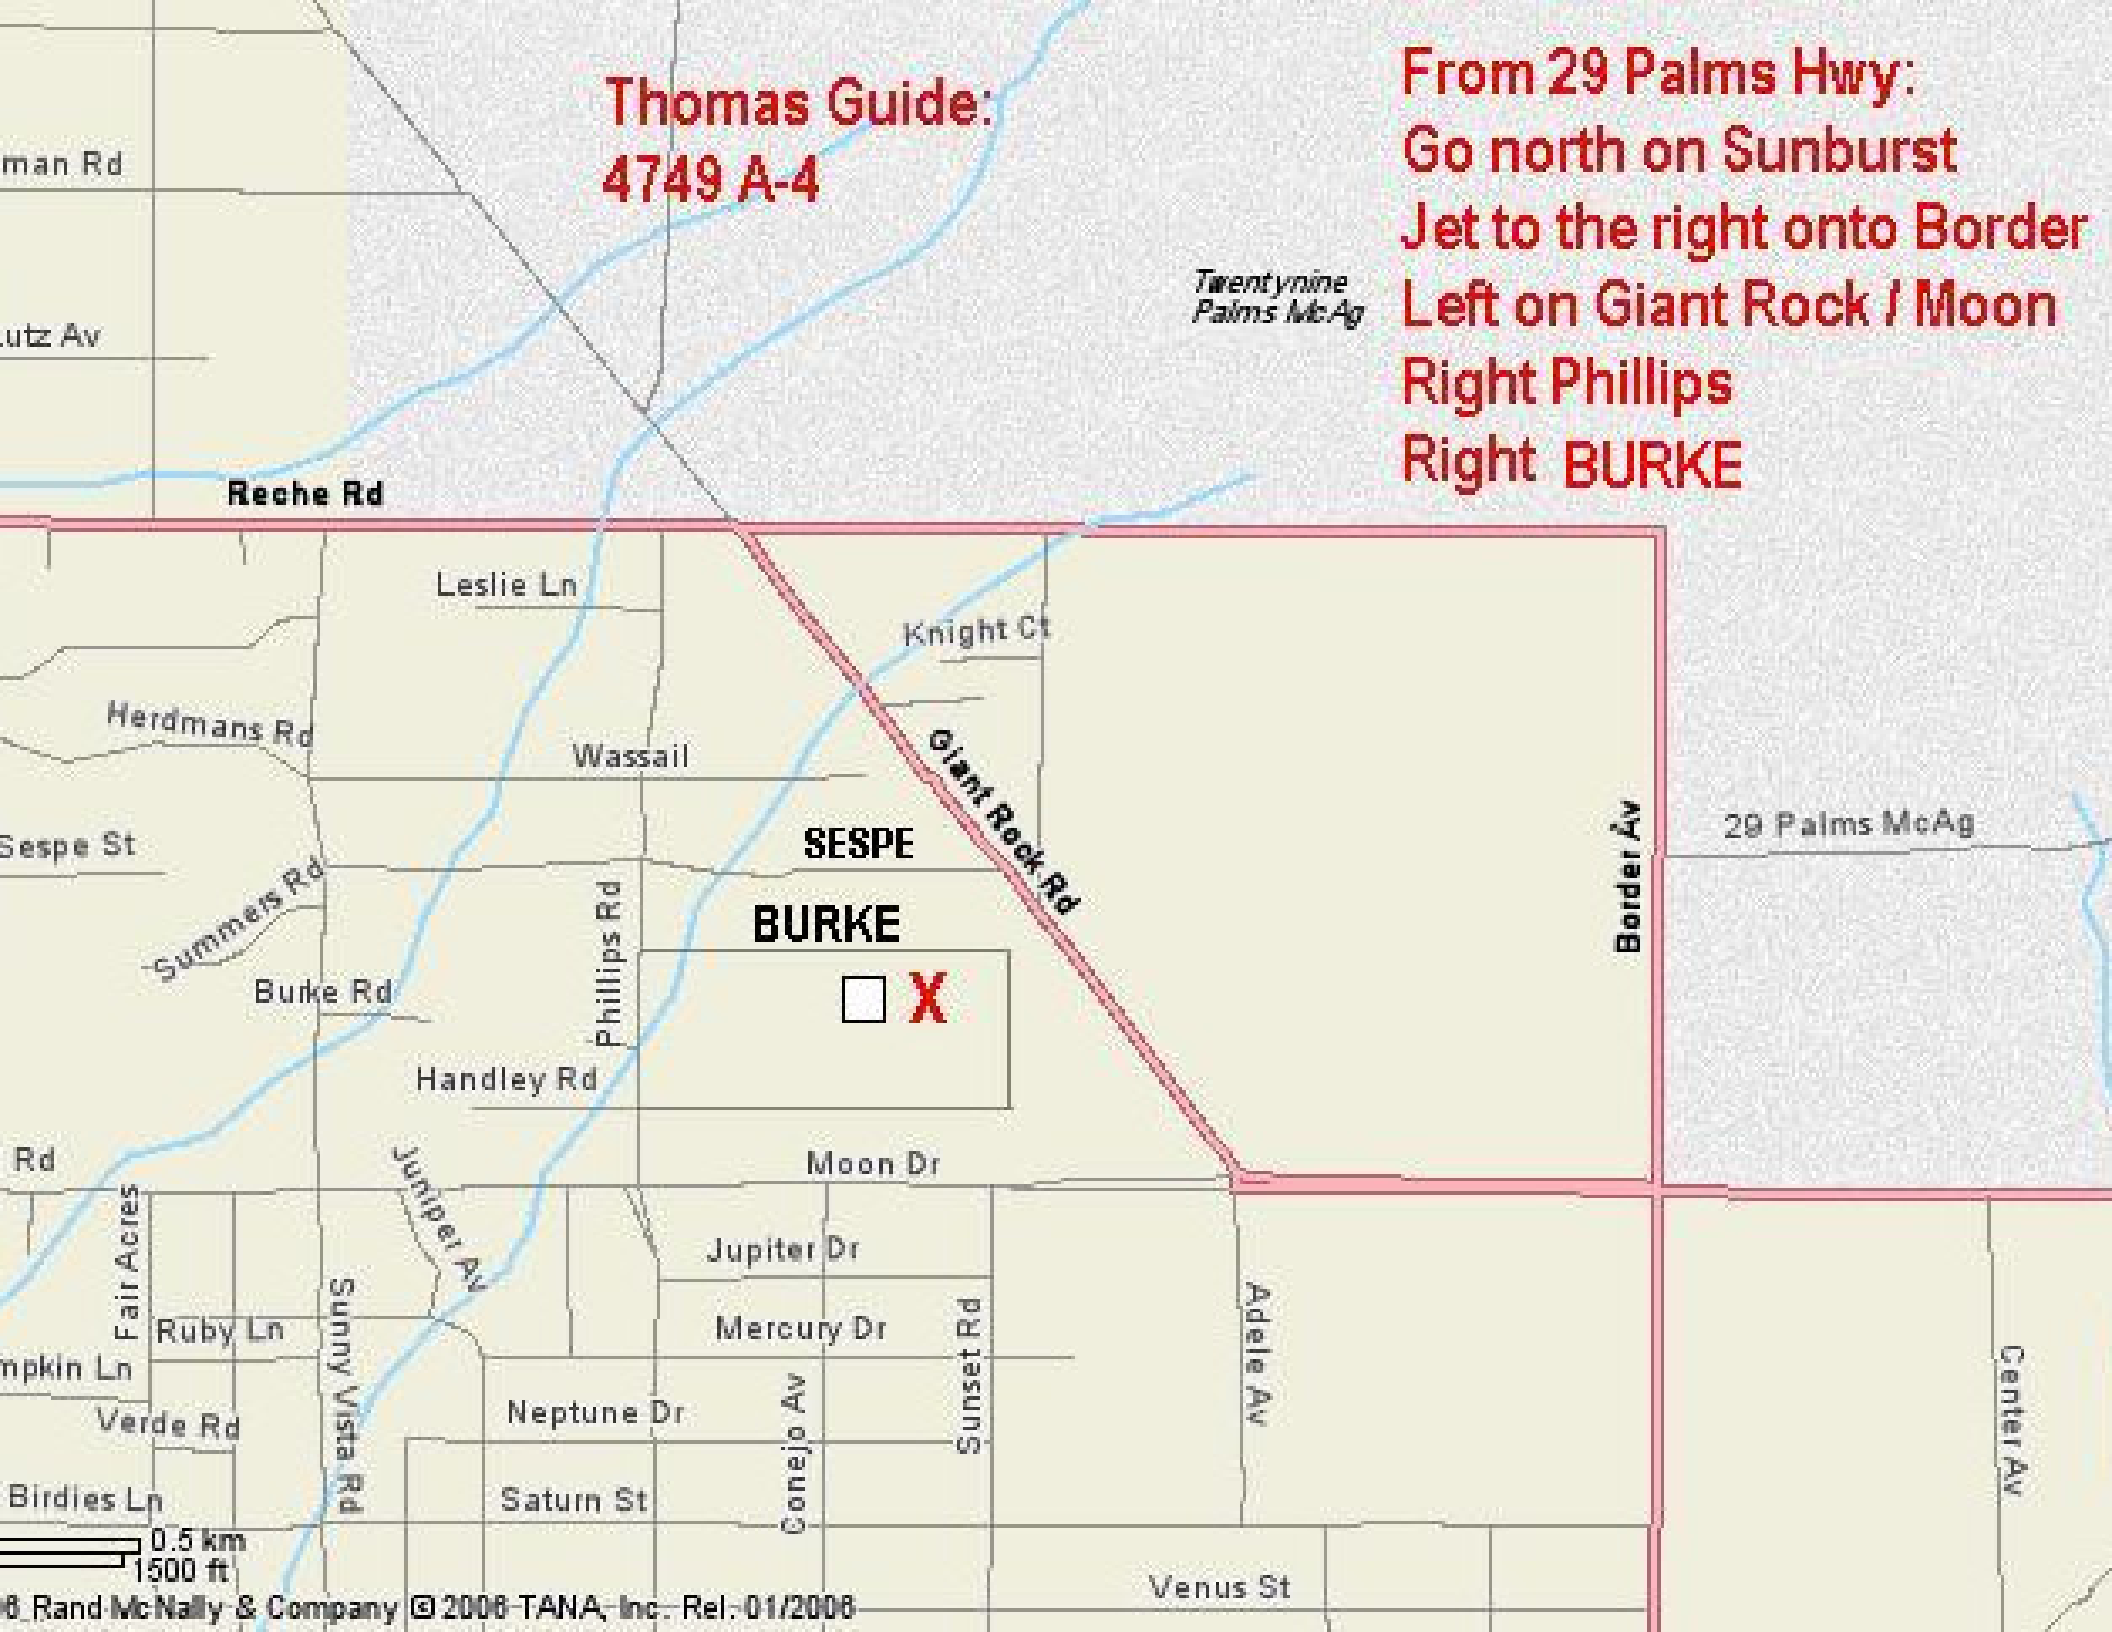

**Thomas Guide:
4749 A-4**

**From 29 Palms Hwy:
Go north on Sunburst
Jet to the right onto Border
Left on Giant Rock / Moon
Right Phillips
Right BURKE**

*Twenty-nine
Palms McAg*

29 Palms McAg

0.5 km
1500 ft