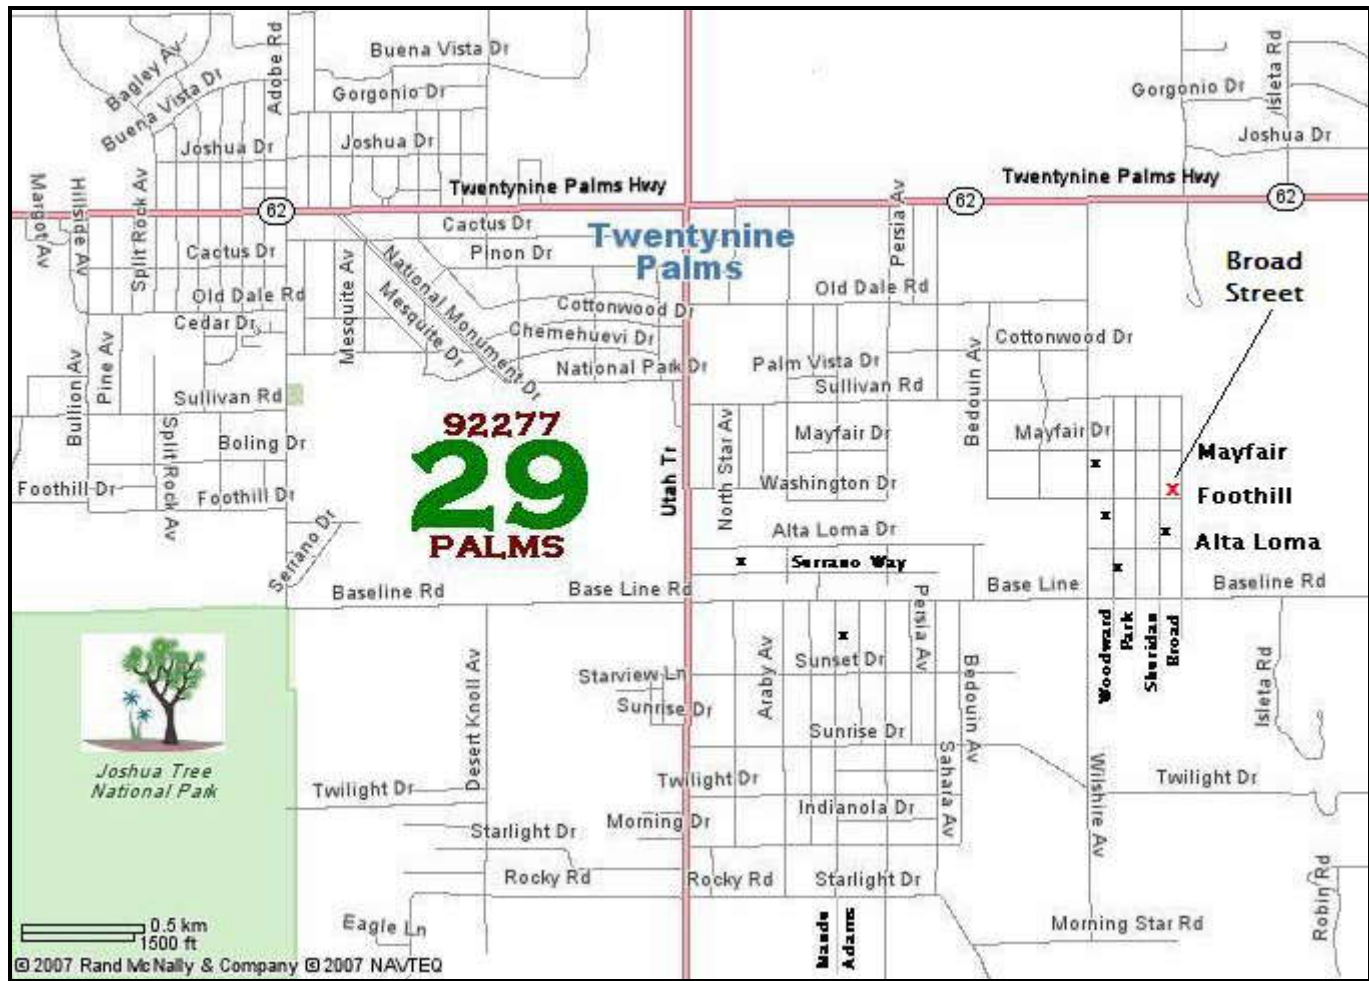

[<Back To Twentynine Palms Real Estate – Broad Street Vacant Lot](#)

[<Back To DesertLand.com – Home Page](#)

**From 29 Palms Highway go
South on Utah
Left on Base Line Road
Left on Wilshire Avenue
Right on Foothill**

Lot in on corner of Broad Street and Foothill Drive

**Other Vacant Lots for sale are indicated by an x on the map.
Please check to see if these lots are still available.**