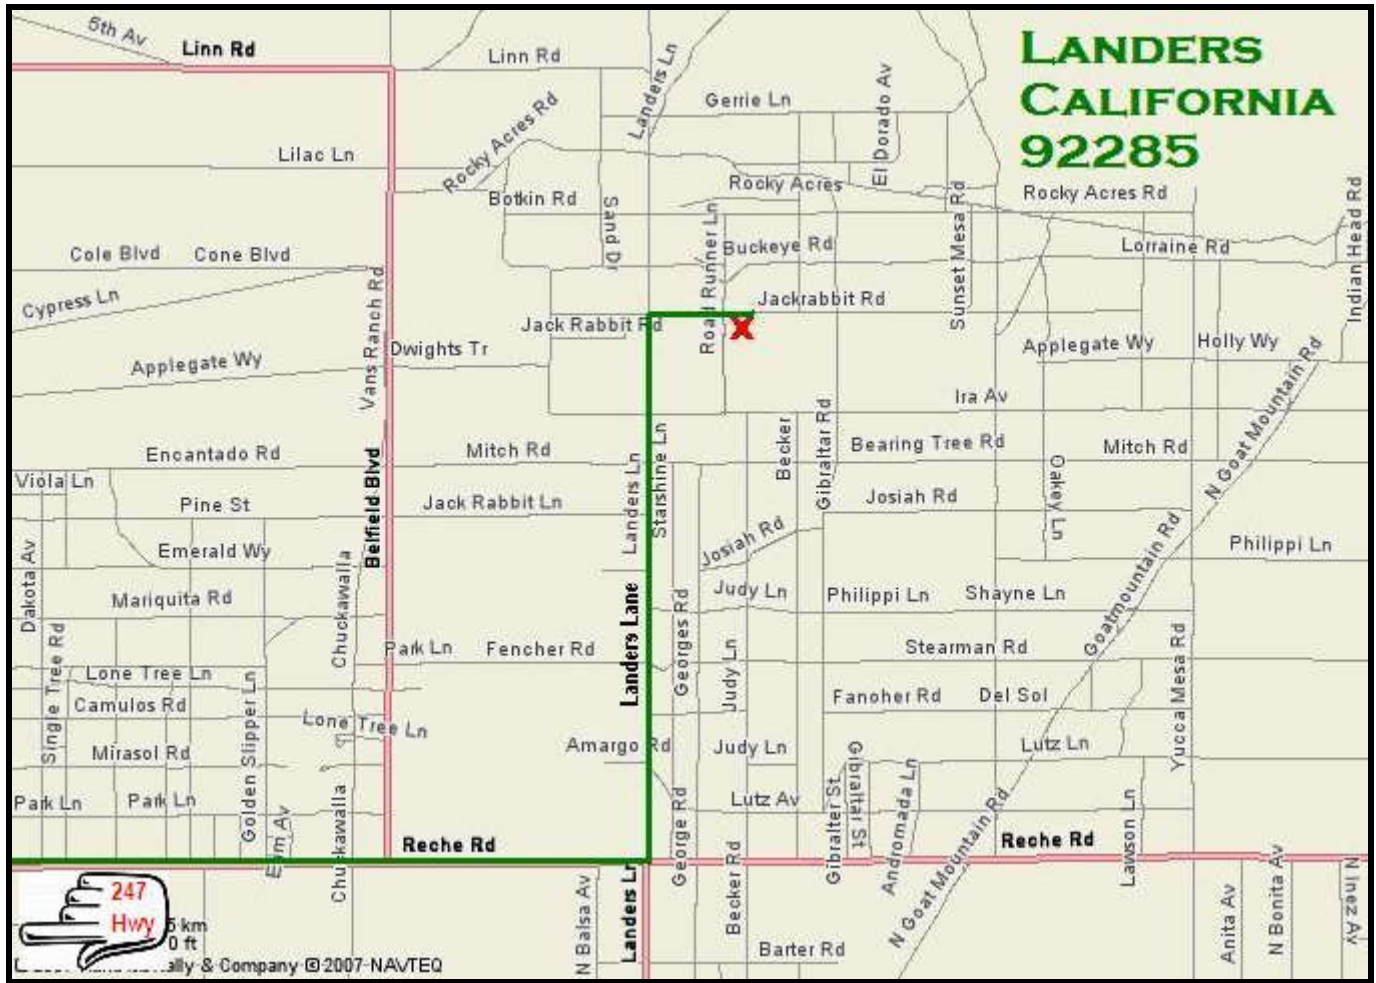

[<Back To Landers Real Estate – Jackrabbit Road Property](#)

[<Back To DesertLand.com – Home Page](#)

From 29 Palms Highway go  
North on the 247 – Old Woman Springs Road  
Turn right on Reche Road  
Turn left on Landers Lane  
Turn right on Jackrabbit road

Take parcel map so you can identify land by locating the neighboring addresses.

Have fun!